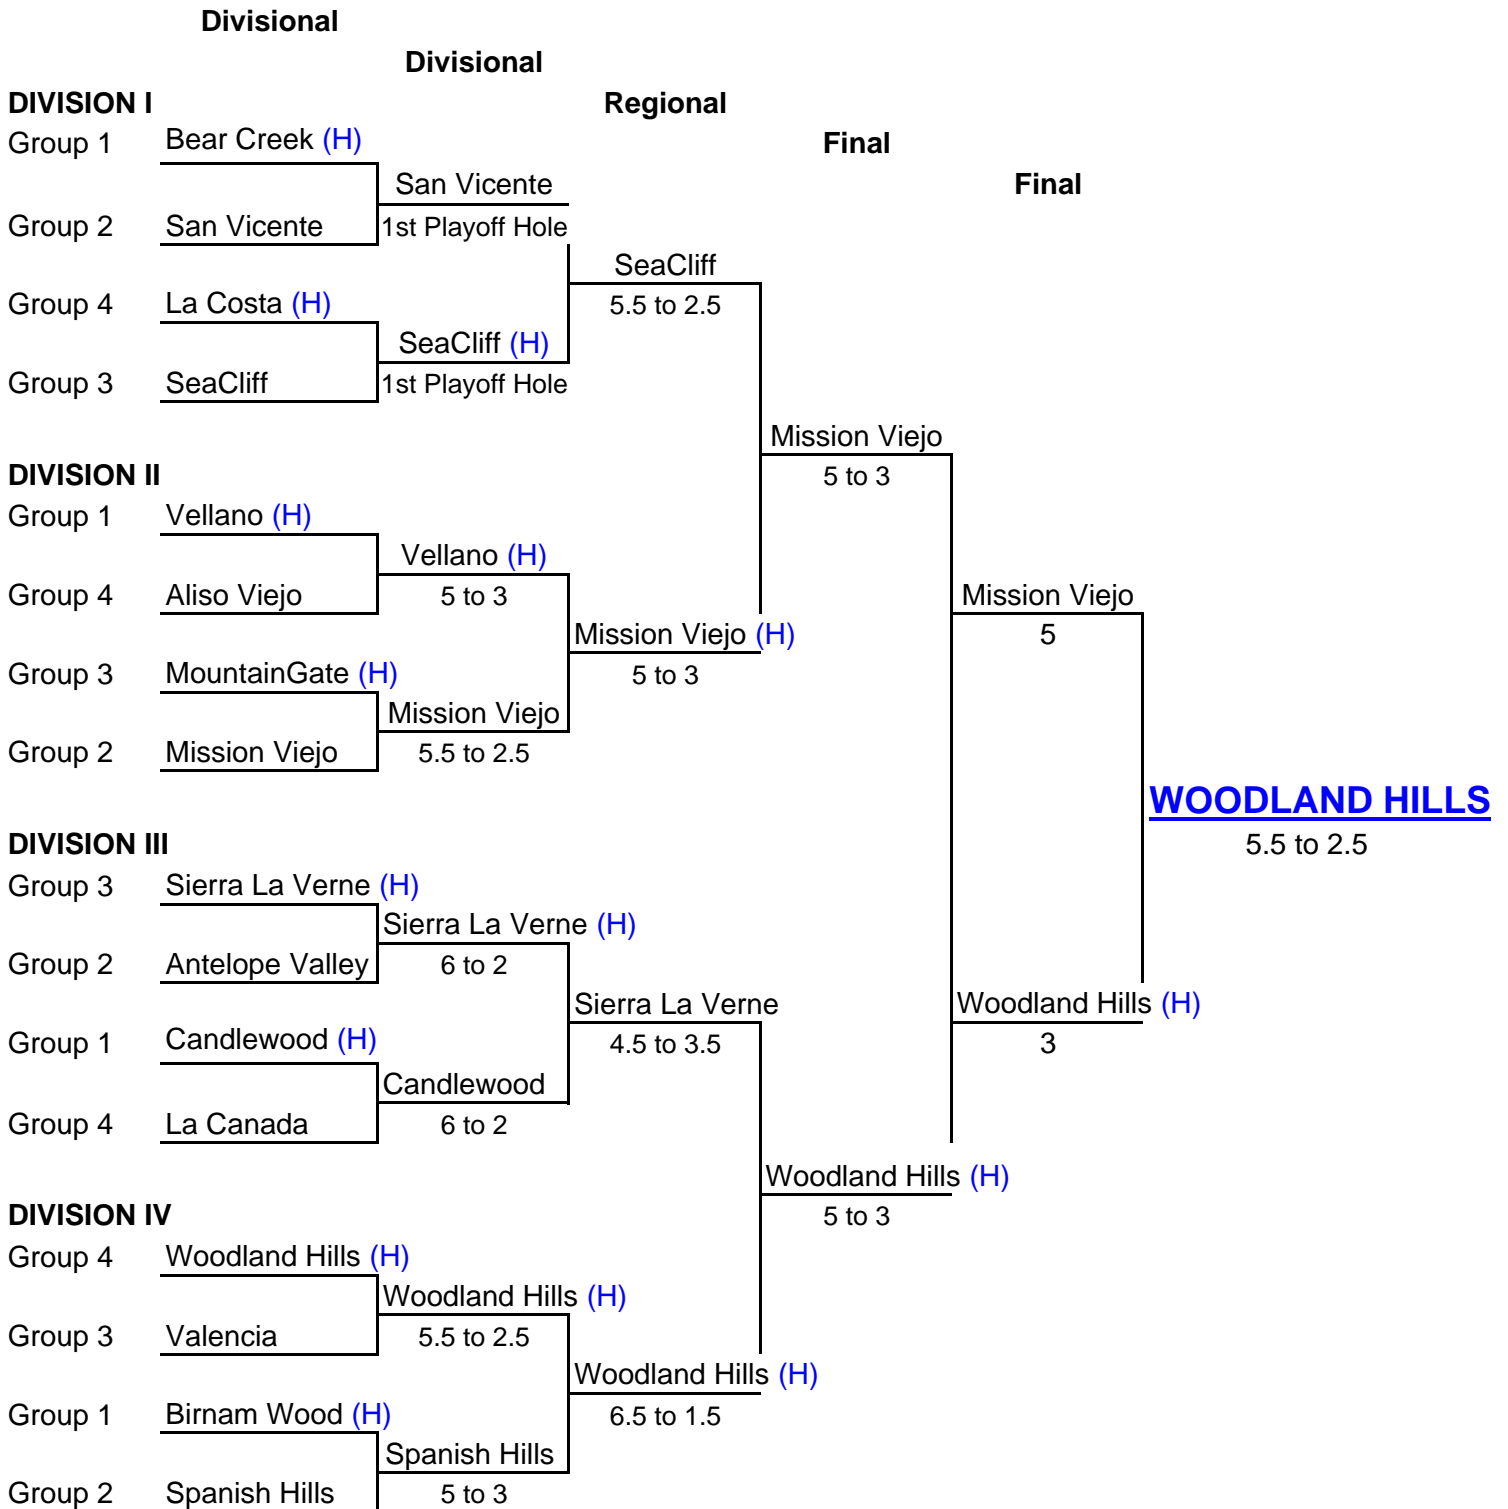

2010 CITY TEAM PLAY-OFFS NET

(H) = Home Team