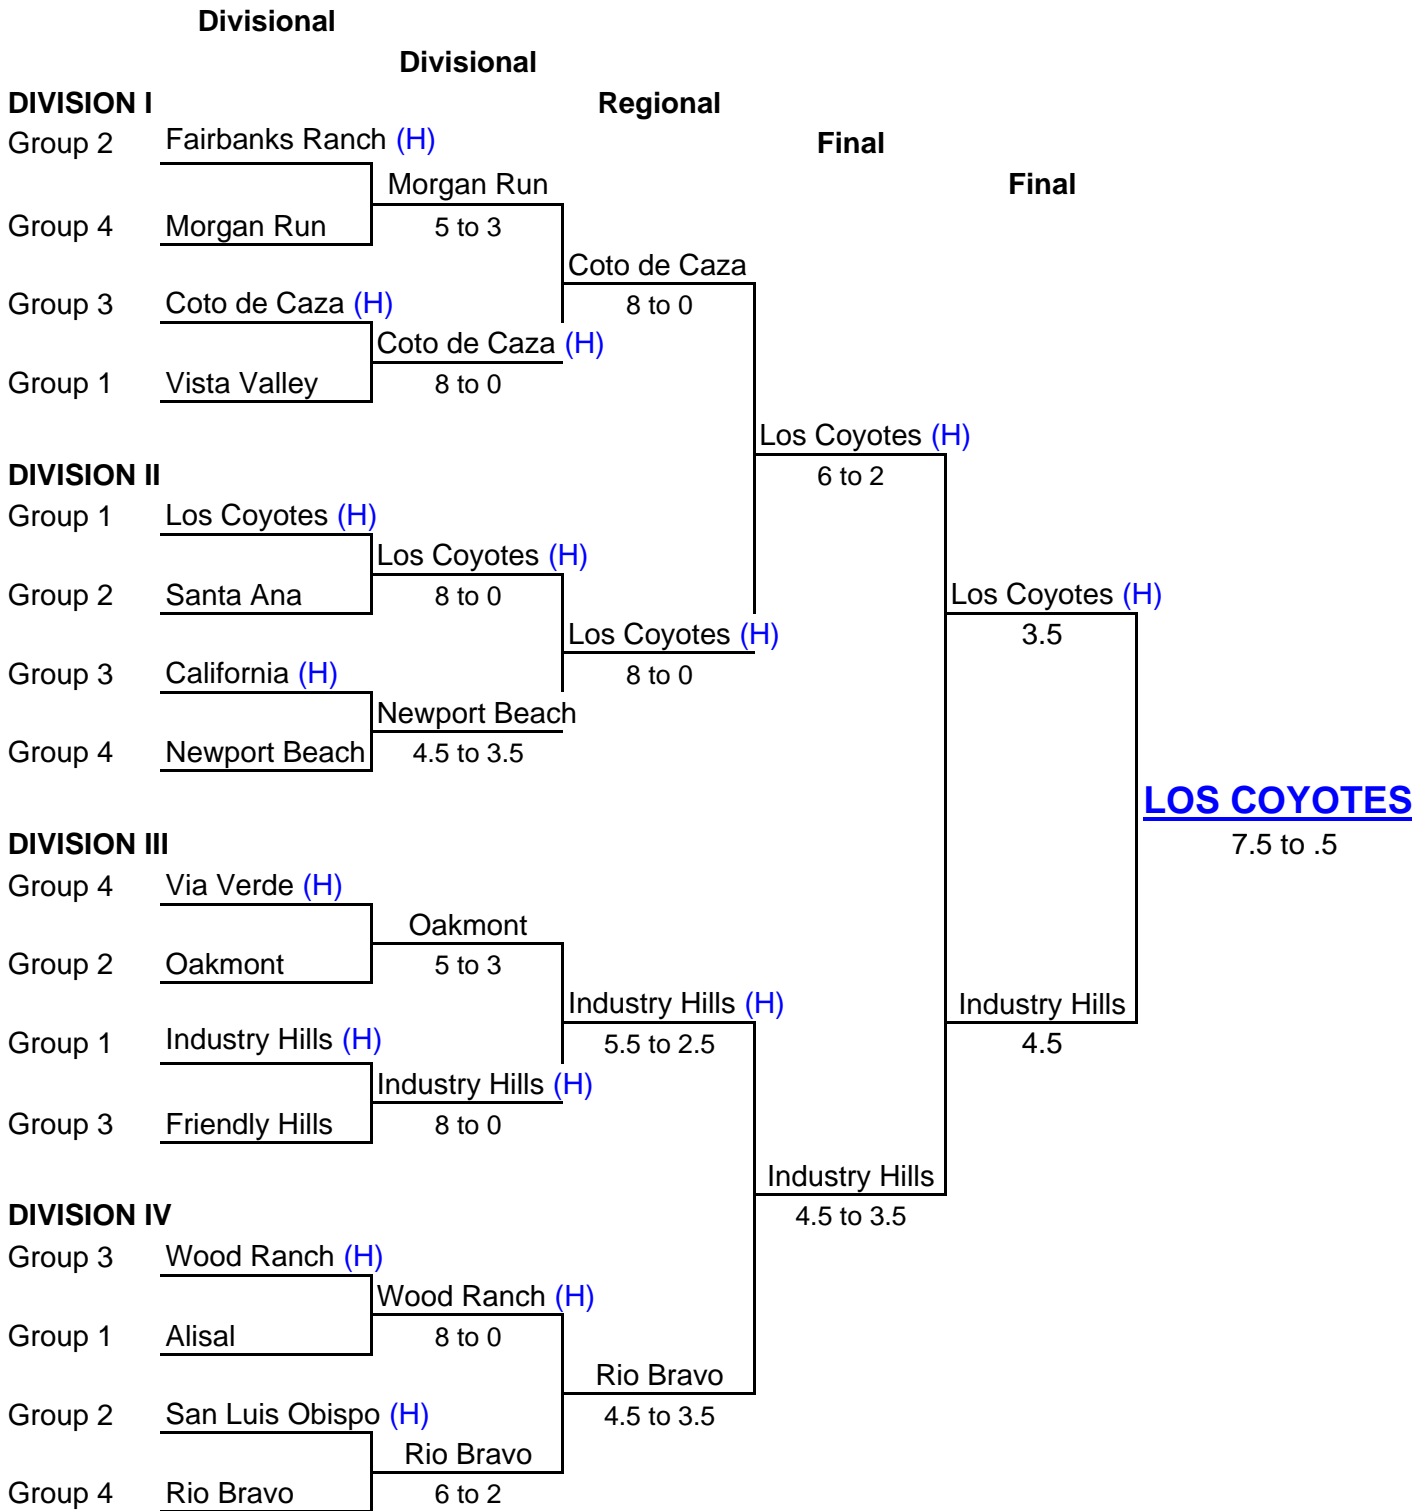

# 2010 CITY TEAM PLAY-OFFS GROSS

(H) = Home Team